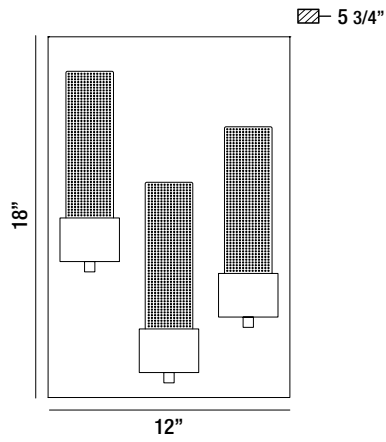

33690-018
Black

3-LIGHT OUTDOOR LED WALL SCNCE
3 x 4.5W/LED 3000K/1200lm
(dimmable)