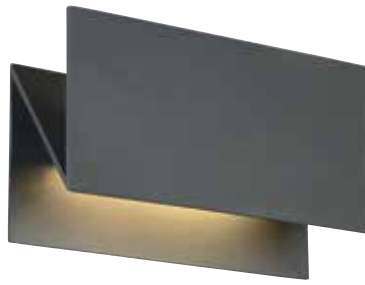

# SURFACE MOUNT

**34174-012 MARINE GREY**

**34174-029 GRAPHITE GREY**

- 1 X 18W CREE LED
- 3000 Kelvin
- Lumen Output: 420lm
- LED driver included
- Electronic driver 120V 50/60Hz
- IP 54
- CRI: 80+
- High corrosion resistant die-cast aluminum body

- Stainless steel screws
- Silicone rubber gasket
- Powder coated with pretreatment for outdoor use
- Patented design

**34175-019 MARINE GREY**

**34175-026 GRAPHITE GREY**

- 18W CREE LED
- 3000 Kelvin
- Lumen Output: 860lm
- LED driver included
- Electronic driver 120V 50/60Hz
- IP 54
- CRI: 80+
- High corrosion resistant die-cast aluminum body

- Stainless steel screws
- Silicone rubber gasket
- Powder coated with pretreatment for outdoor use
- Patented design
- Cover plate included for standard junction box

up & down light

**34173-015 MARINE GREY**

- Stainless steel screws
- Silicone rubber gasket
- Powder coated with pretreatment for outdoor use
- Patented design
- Cover plate included for standard junction box

up & down light

**34172-018 MARINE GREY**