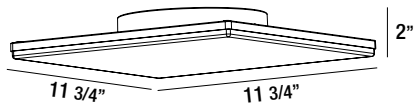

34117-019 GRAPHITE GREY

- 20W CREE LED
- 3000 Kelvin
- Lumen Output: 1000lm
- LED driver included
- Electronic driver 120V 50/60Hz
- IP 54
- CRI: 80+
- High corrosion resistant die-cast aluminum body

- Stainless steel screws
- Silicone rubber gasket
- Powder coated with pretreatment for outdoor use
- Patented design