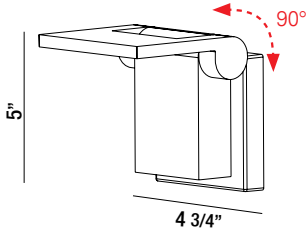

34116-012 GRAPHITE GREY

- 10W CREE LED
- 3000 Kelvin
- Lumen Output: 500lm
- LED driver included
- Electronic driver 120V 50/60Hz
- IP 54
- CRI: 80+
- High corrosion resistant die-cast aluminum body

- Stainless steel screws
- Silicone rubber gasket
- Powder coated with pretreatment for outdoor use
- Patented design