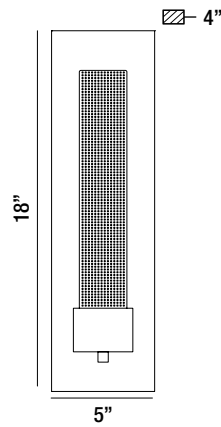

33689-012
Black

LARGE OUTDOOR LED WALL SCNCE
7.5W/LED 3000K/600lm
(dimmable)