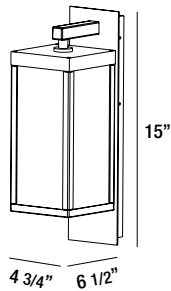

34125-014 GRAPHITE GREY

- 13W CREE LED
- 3000 Kelvin
- Lumen Output: 750lm
- LED driver included
- Electronic driver 120V/277V 50/60Hz
- IP 54
- CRI: 80+
- High corrosion resistant die-cast aluminum body
- Stainless steel screws
- Silicone rubber gasket
- Powder coated with pretreatment for outdoor use
- Patented design
- Cover plate included for standard junction box