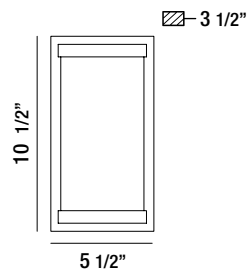

34137-017
Satin Nickel

SMALL OUTDOOR LED WALL SCONCE
2 x 10W/LED 3000K/1800lm
(dimnable)