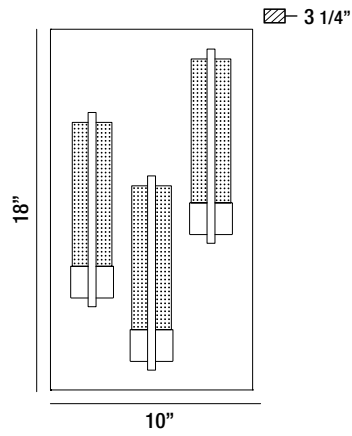

33693-019
Antique Silver

3-LIGHT OUTDOOR LED WALL SCONCE
3 x 5W/LED 3000K/1200lm
(dimnable)