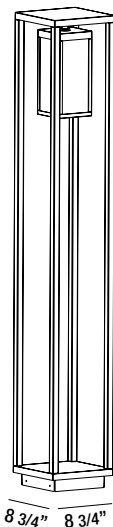

34122-013 GRAPHITE GREY

- 13W CREE LED
- 3000 Kelvin
- Lumen Output: 750lm
- LED driver included
- Electronic driver 120V/277V 50/60Hz
- IP 54
- CRI: 80+
- High corrosion resistant die-cast aluminum body
- Stainless steel screws
- Silicone rubber gasket
- Powder coated with pretreatment for outdoor use
- Patented design