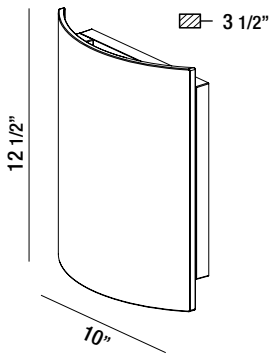

# SURFACE MOUNT

**34174-012 MARINE GREY**

**34174-029 GRAPHITE GREY**

- 1 X 18W CREE LED
- 3000 Kelvin
- Lumen Output: 420lm
- LED driver included
- Electronic driver 120V 50/60Hz
- IP 54
- CRI: 80+
- High corrosion resistant die-cast aluminum body