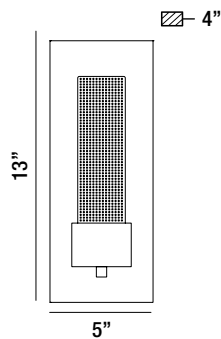

LARGE OUTDOOR LED WALL SCNCE  
7.5W/LED 3000K/600lm  
(dimmable)

**33688-015**  
**Black**

SMALL OUTDOOR LED WALL SCNCE  
4.5W/LED 3000K/400lm  
(dimmable)

**34139-011**  
**Satin Nickel**

SQUARE OUTDOOR LED FLUSHMOUNT  
2 x 10W/LED 3000K/1800lm  
(dimnable)