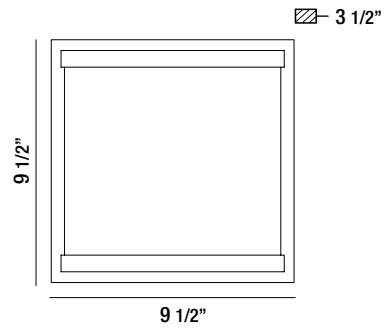

LARGE OUTDOOR LED WALL SCNCE  
7.5W/LED 3000K/600lm  
(dimmable)

**33688-015**  
**Black**

SMALL OUTDOOR LED WALL SCNCE  
4.5W/LED 3000K/400lm  
(dimmable)

**34139-011**  
**Satin Nickel**

SQUARE OUTDOOR LED FLUSHMOUNT  
2 x 10W/LED 3000K/1800lm  
(dimnable)