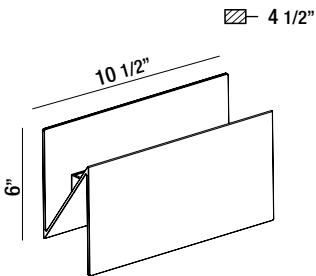

- 2 X 7.5W CREE LED
- 3000 Kelvin
- Lumen Output: 650lm
- LED driver included
- Electronic driver 120V 50/60Hz
- IP 54
- CRI: 80+
- High corrosion resistant die-cast aluminum body

- Stainless steel screws
- Silicone rubber gasket
- Powder coated with pretreatment for outdoor use
- Patented design
- Cover plate included for standard junction box