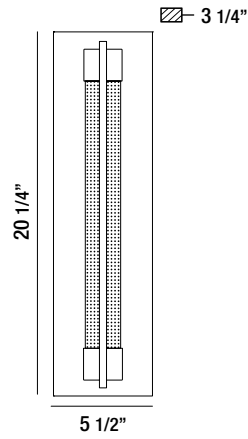

33692-012
Antique Silver

LARGE OUTDOOR LED WALL SCONCE
2 x 5W/LED 3000K/800lm
(dimnable)