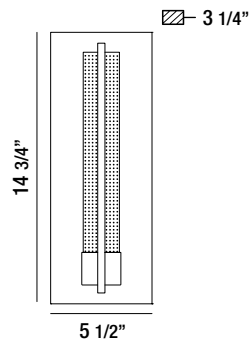

33691-015
Antique Silver

SMALL OUTDOOR LED WALL SCONCE
5W/LED 3000K/400lm
(dimnable)