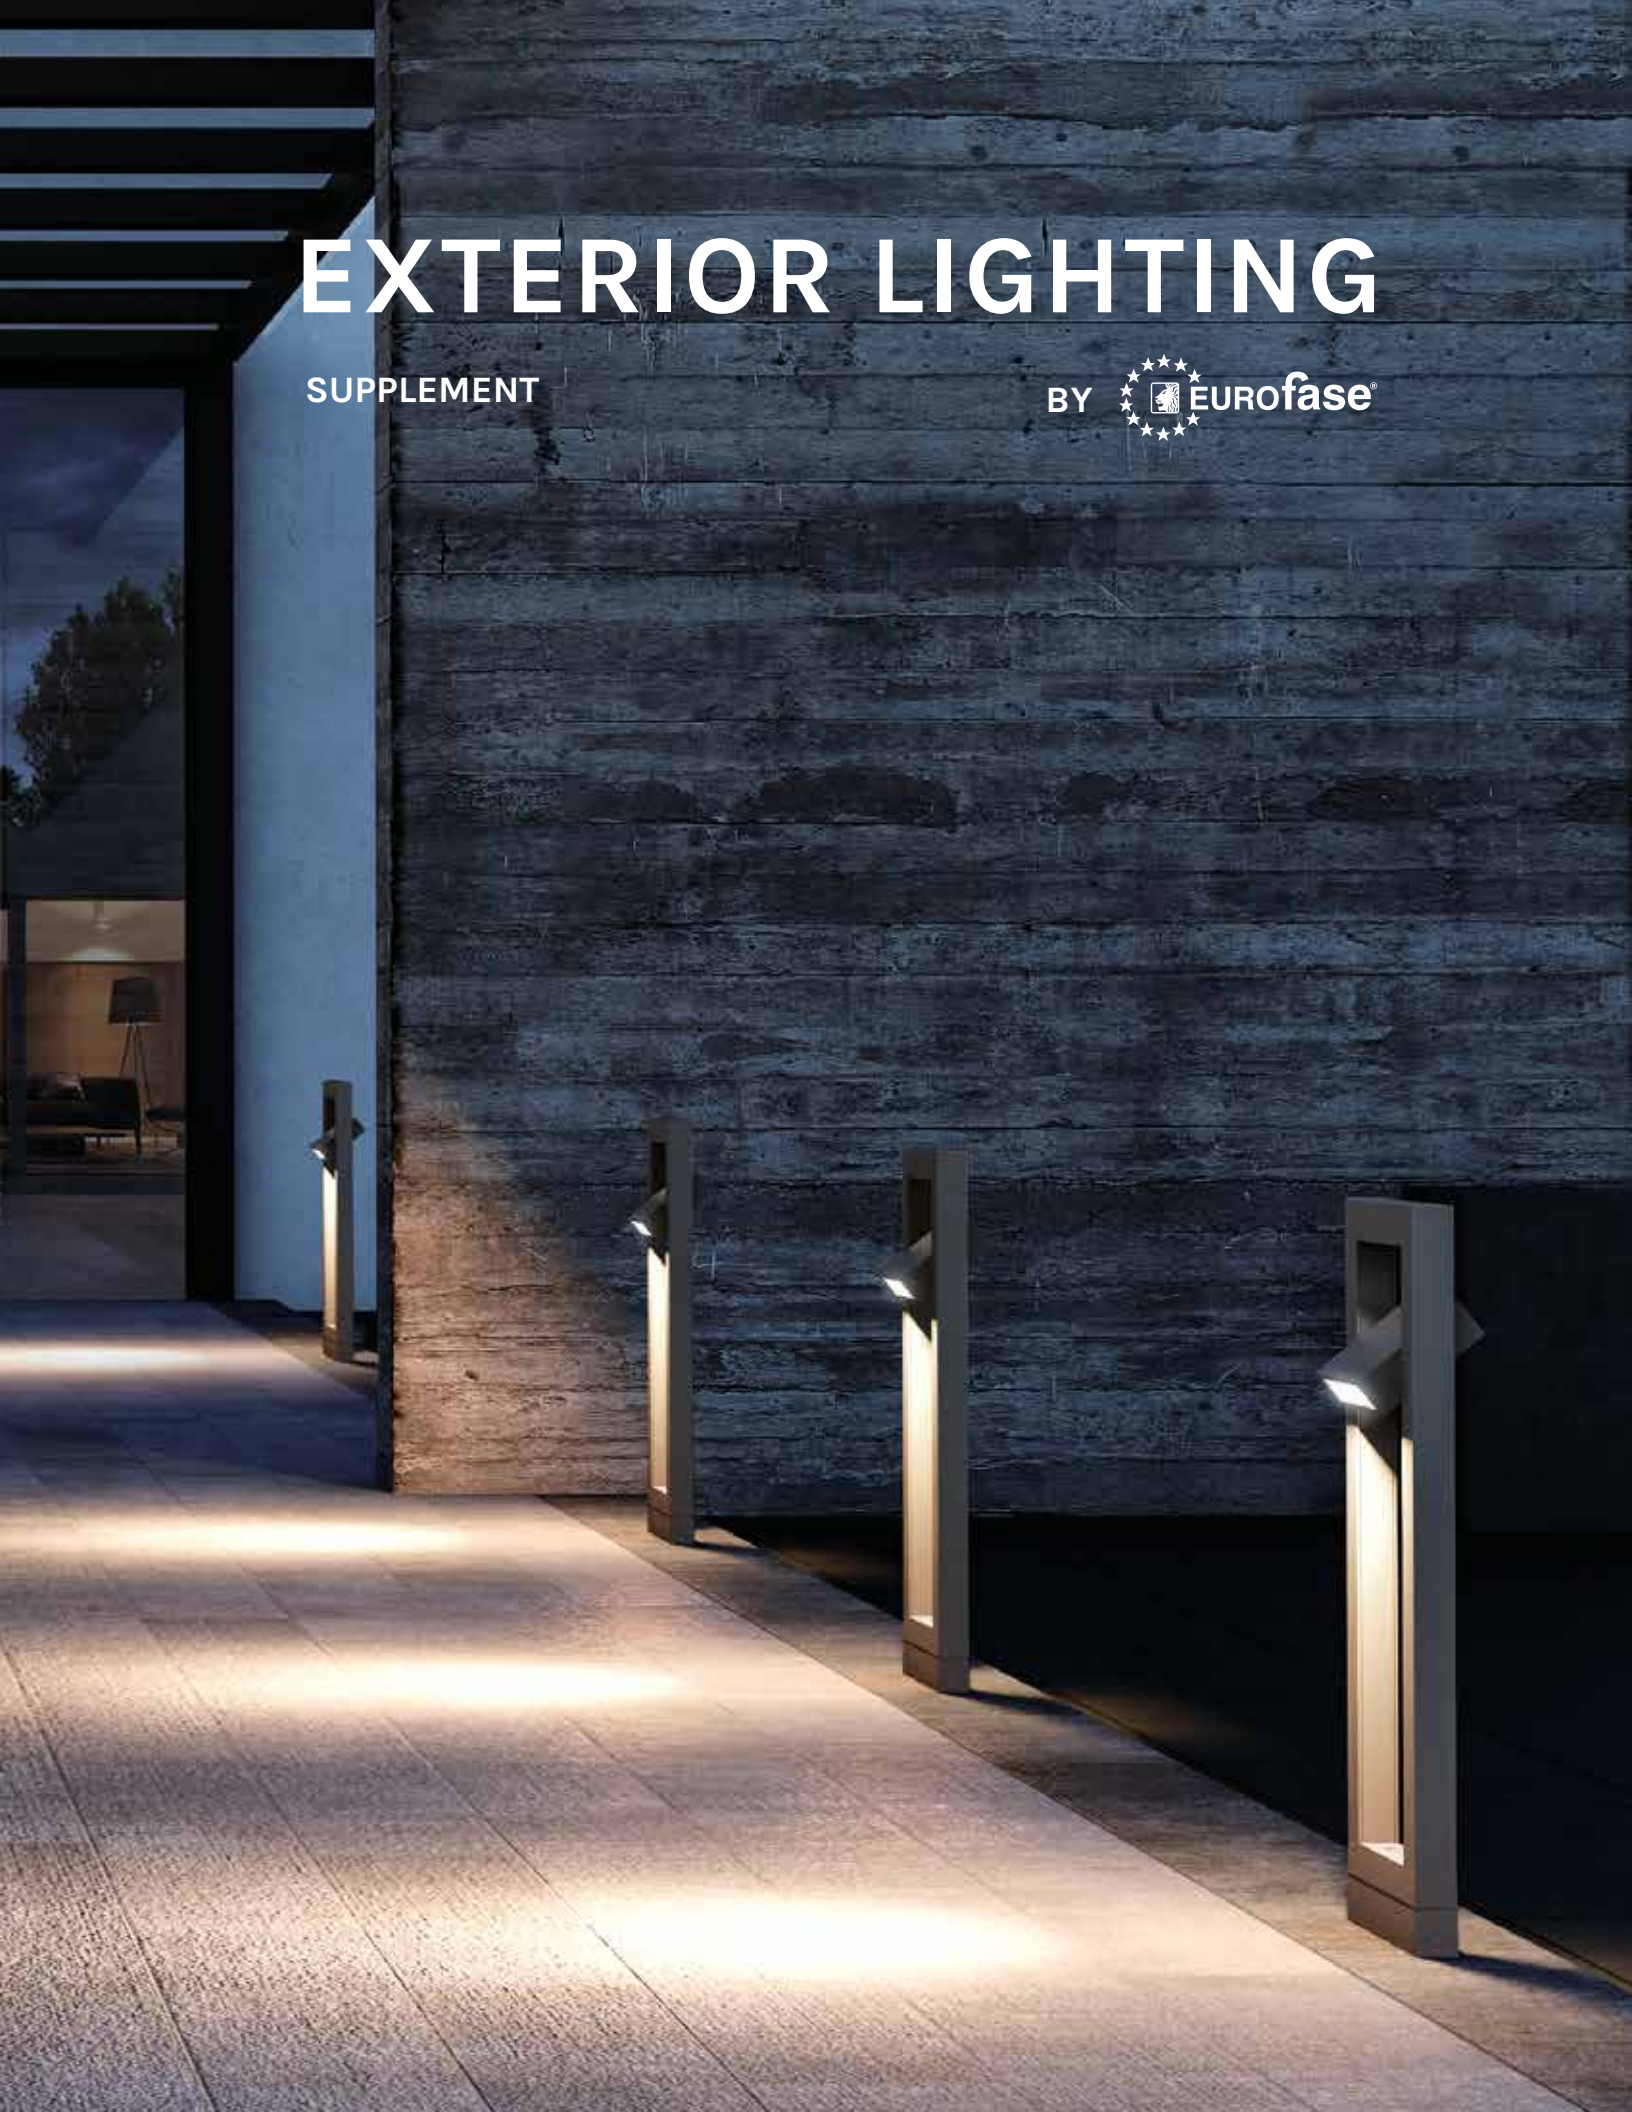

# SURFACE MOUNT

**34174-012 MARINE GREY**

**34174-029 GRAPHITE GREY**

- 1 X 18W CREE LED
- 3000 Kelvin
- Lumen Output: 420lm
- LED driver included
- Electronic driver 120V 50/60Hz
- IP 54
- CRI: 80+
- High corrosion resistant die-cast aluminum body