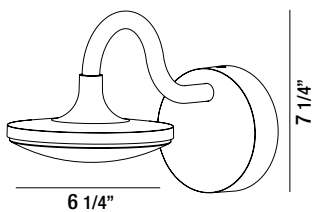

- Stainless steel screws
- Silicone rubber gasket
- Powder coated with pretreatment for outdoor use
- Patented design

11 3/4"

**34119-013 GRAPHITE GREY**

- 10W CREE LED
- 3000 Kelvin
- Lumen Output: 800lm
- LED driver included
- Electronic driver 120V 50/60Hz
- IP 54
- CRI: 80+
- High corrosion resistant die-cast aluminum body