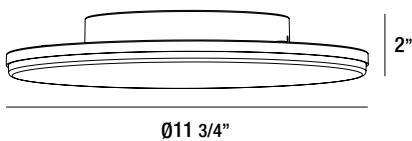

34118-016 GRAPHITE GREY

- 20W CREE LED
- 3000 Kelvin
- Lumen Output: 1000lm
- LED driver included
- Electronic driver 120V 50/60Hz
- IP 54
- CRI: 80+
- High corrosion resistant die-cast aluminum body

- Stainless steel screws
- Silicone rubber gasket
- Powder coated with pretreatment for outdoor use
- Patented design