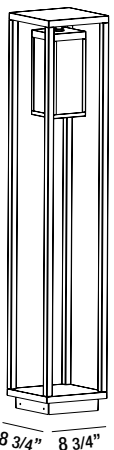

34122-013 GRAPHITE GREY

- 13W CREE LED
- 3000 Kelvin
- Lumen Output: 750lm
- LED driver included
- Electronic driver 120V/277V 50/60Hz
- IP 54
- CRI: 80+
- High corrosion resistant die-cast aluminum body
- Stainless steel screws
- Silicone rubber gasket
- Powder coated with pretreatment for outdoor use
- Patented design

34123-010 GRAPHITE GREY

- 13W CREE LED
- 3000 Kelvin
- Lumen Output: 750lm
- LED driver included
- Electronic driver 120V/277V 50/60Hz
- IP 54
- CRI: 80+
- High corrosion resistant die-cast aluminum body
- Stainless steel screws
- Silicone rubber gasket
- Powder coated with pretreatment for outdoor use
- Patented design