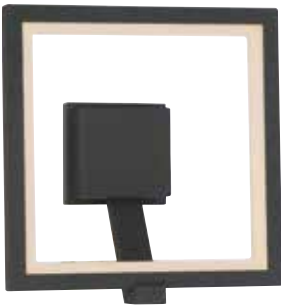

34121-016 GRAPHITE GREY

- 13W CREE LED
- 3000 Kelvin
- Lumen Output: 750lm
- LED driver included
- Electronic driver 120V/277V 50/60Hz
- IP 54
- CRI: 80+
- High corrosion resistant die-cast aluminum body
- Stainless steel screws
- Silicone rubber gasket
- Powder coated with pretreatment for outdoor use
- Patented design