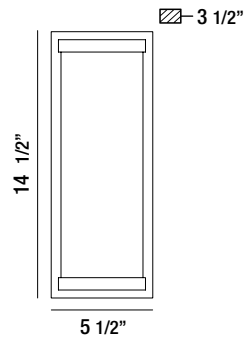

LARGE OUTDOOR LED WALL SCNCE  
7.5W/LED 3000K/600lm  
(dimmable)

**33688-015**  
**Black**

SMALL OUTDOOR LED WALL SCNCE  
4.5W/LED 3000K/400lm  
(dimmable)

**34139-011**  
**Satin Nickel**

SQUARE OUTDOOR LED FLUSHMOUNT  
2 x 10W/LED 3000K/1800lm  
(dimnable)