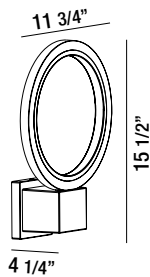

34120-019 GRAPHITE GREY

- 13W CREE LED
- 3000 Kelvin
- Lumen Output: 750lm
- LED driver included
- Electronic driver 120V/277V 50/60Hz
- IP 54
- CRI: 80+
- High corrosion resistant die-cast aluminum body
- Stainless steel screws
- Silicone rubber gasket
- Powder coated with pretreatment for outdoor use
- Patented design