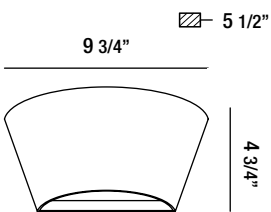

- 18W CREE LED
- 3000 Kelvin
- Lumen Output: 860lm
- LED driver included
- Electronic driver 120V 50/60Hz
- IP 54
- CRI: 80+
- High corrosion resistant die-cast aluminum body

- Stainless steel screws
- Silicone rubber gasket
- Powder coated with pretreatment for outdoor use
- Patented design
- Cover plate included for standard junction box

up & down light