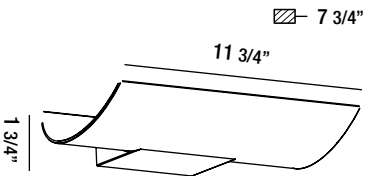

- 1 X 15W CREE LED
- 3000 Kelvin
- Lumen Output: 650lm
- LED driver included
- Electronic driver 120V 50/60Hz
- IP 54
- CRI: 80+
- High corrosion resistant die-cast aluminum body

- Stainless steel screws
- Silicone rubber gasket
- Powder coated with pretreatment for outdoor use
- Patented design
- Cover plate included for standard junction box

— SURFACE MOUNT