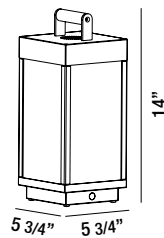

34125-014 GRAPHITE GREY

- 13W CREE LED
- 3000 Kelvin
- Lumen Output: 750lm
- LED driver included
- Electronic driver 120V/277V 50/60Hz
- IP 54
- CRI: 80+
- High corrosion resistant die-cast aluminum body
- Stainless steel screws
- Silicone rubber gasket
- Powder coated with pretreatment for outdoor use
- Patented design
- Cover plate included for standard junction box

34124-017 GRAPHITE GREY

- 6W CREE LED
- 3000 Kelvin
- Lumen Output: 220lm
- Lithium battery included
- Electronic charger 120V 50/60Hz
- Portable
- Bluetooth speaker to play music
- IP 54
- CRI: 80+
- High corrosion resistant die-cast aluminum body
- Stainless steel screws
- Silicone rubber gasket
- Powder coated with pretreatment for outdoor use
- Patented design