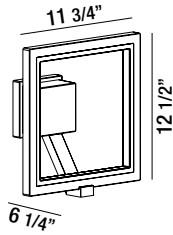

34121-016 GRAPHITE GREY

- 13W CREE LED
- 3000 Kelvin
- Lumen Output: 750lm
- LED driver included
- Electronic driver 120V/277V 50/60Hz
- IP 54
- CRI: 80+
- High corrosion resistant die-cast aluminum body
- Stainless steel screws
- Silicone rubber gasket
- Powder coated with pretreatment for outdoor use
- Patented design